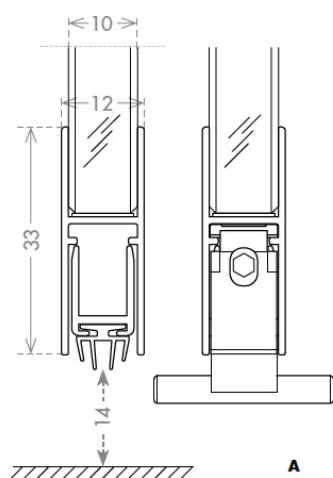

PRODUCT SHEET

Description:

Sliding Door Drop Down Alu Profile,"A" ,F/10mm Glass,1030mm, W/Adhesive Tape, Anodized finish, 4 Fins Thermoplastic Seal, (A)

Item number:

15.22.705-0

Units	Box	Carton	HS Code	Barcode
Set	1	10	8302415000	
				5704866465908