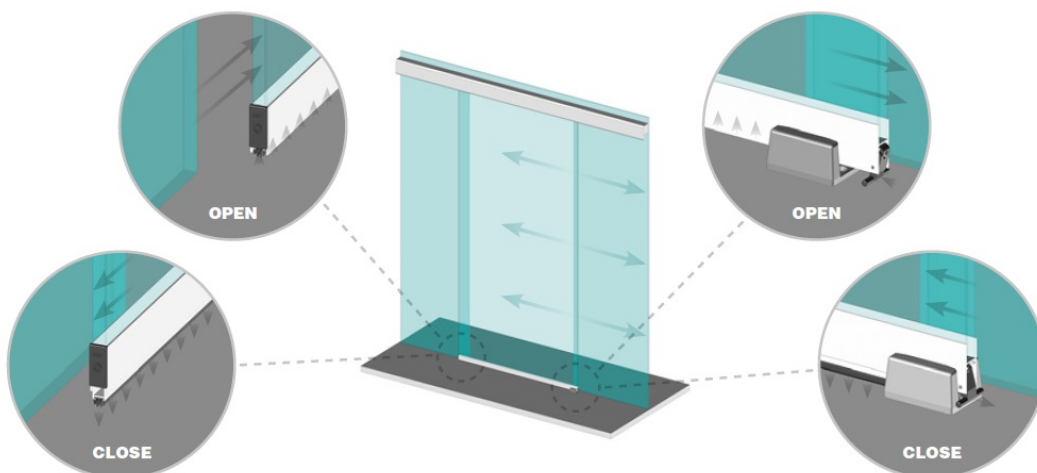

PRODUCT SHEET

Description:

Sliding Door Drop Down Alu Profile,"A" ,F/10mm Glass,1030mm, W/Adhesive Tape, Anodized finish, 4 Fins Thermoplastic Seal, (A)

Item number:

15.22.705-0

Units	Box	Carton	HS Code	Barcode
Set	1	10	8302415000	
				5704866465908